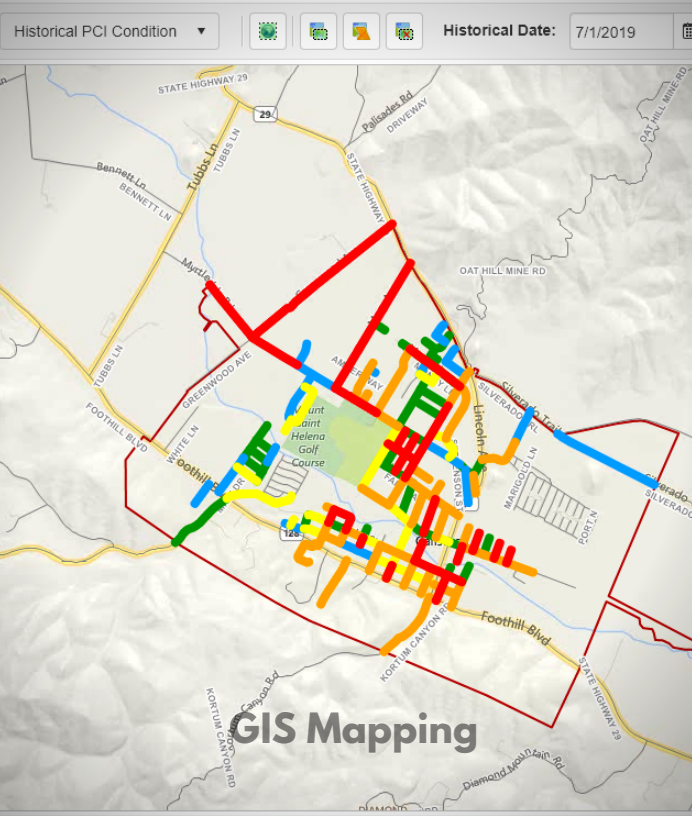

City of Half Moon Bay, CA

"StreetSaver is a very useful tool to effectively manage deferred street maintenance most cost effectively and improve the City's average PCI."

StreetSaver Training and Workshops

Help visualize the impact of funding.

Assist in making more cost efficient resource allocation decisions.

Centerline Miles: 15.75 | Lane Miles: 31.11 | Sections: 134

Performance Summary

A COMPLETE AND INTEGRATED TRANSPORTATION AND ASSET MANAGEMENT SYSTEM

STREETSAVER MANAGES OVER

500,000

LANE MILES AND COUNTING

Condition Categories by Functional Class and Centerline Miles

FEATURES

EXECUTIVE PERFORMANCE SUMMARY

Easy to read dashboard provides a quick overview of network status.

ANALYSIS ENGINE

User friendly tool to create complex analysis involving needs, budgets, and performance targets.

ASSET MANAGEMENT SOLUTIONS

StreetSaver Plus offers full integration with roadway assets including Signs, Curb Ramps, Parking Lots, Sidewalks, Pavement Markings, Signals, & Stormdrains.