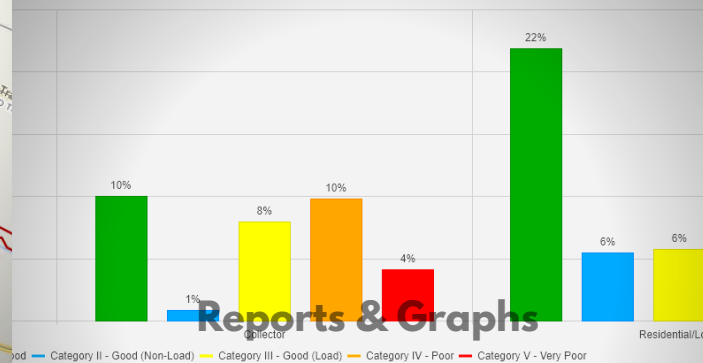

Help visualize the impact of funding.

Assist in making more cost efficient resource allocation decisions.

Centerline Miles: 15.75 | Lane Miles: 31.11 | Sections: 134

Performance Summary

A COMPLETE AND INTEGRATED TRANSPORTATION AND ASSET MANAGEMENT SYSTEM

STREETSAVER MANAGES OVER

500,000

LANE MILES AND COUNTING

Condition Categories by Functional Class and Centerline Miles

FEATURES

EXECUTIVE PERFORMANCE SUMMARY

Easy to read dashboard provides a quick overview of network status.